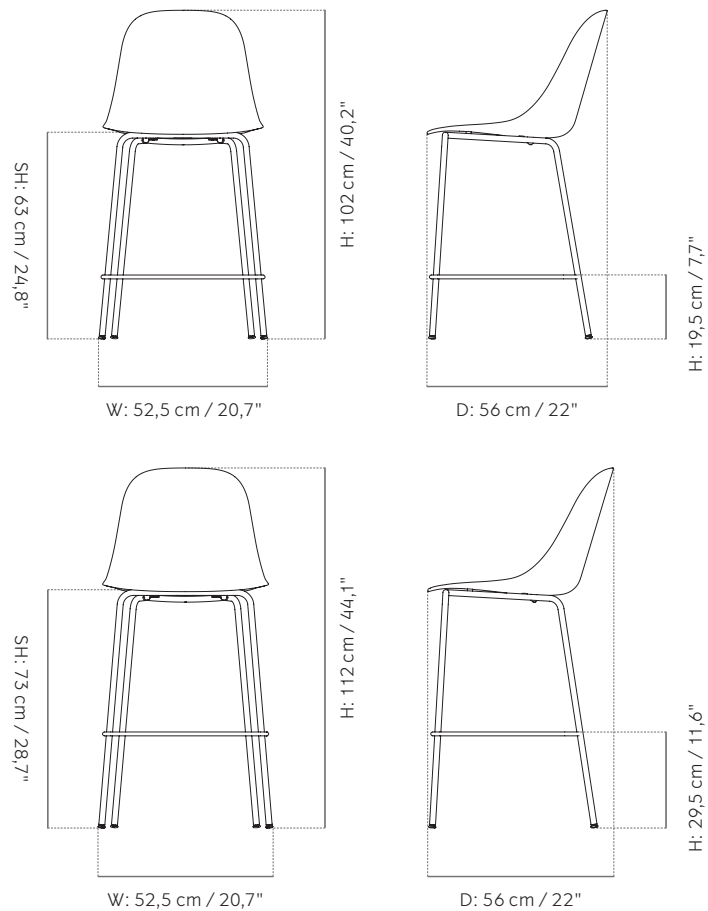

Harbour Bar & Counter Side Chair

Technical Specifications

Production Process

Shells are made from injection moulded plastic. Base is Bended and MIG welded Ø18x2 steel tube and Powder Coated.

Materials

Shell: 85% Polypropylene, 15% Glass Fiber
Base: Powder Coated Steel

Test

EN1022:2005, L2, EN16139:2013, L2

Colour Code

Base:
Black (RAL 9005)
Light Grey (RAL 9002)

Certifications

N/A

Shell:
Burned Red (RAL 8015)
Olive (RAL 7002)
Khaki (RAL 1011)
White (RAL 9016)
Light Grey (RAL 9002)
Black (RAL 9005)

Packaging Type

Brown Box

Packaging Measurement (H * W * D)

Bar: TBA
Counter: TBA

Gloss

Gloss 20

Care Instructions

Shell and base: Use a soft dry cloth to clean. Do not use any cleaners with chemicals or harsh abrasives. Avoid using water.
Upholstered Shell: Should be cleaned according to the recommendations of the textile / leather supplier.

Weight item (kg)

Bar: TBA
Counter: TBA