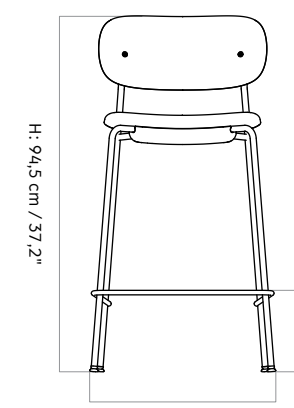

Seat with upholstery
Veneer, CAL117 foam (20mm 45N / 40 kg and 10mm 32N / 40 kg), upholstery

Base
Powder coated steel

WEIGHT
6,5 kg / 14,3 lb

TEST
N / A

CERTIFICATIONS
N / A

PACKAGING TYPE
Brown box

PACKAGING MEASUREMENTS (H x W x D)
102 cm x 56 cm x 56 cm / 40,16" x 22,05" x 22,05"

MATERIALS & MAINTENANCE
Please see page 940 for materials, care and maintenance instructions.

SW: 41,2 cm / 16,2"

W: 49,4 cm / 19,45"

FH: 21,6 cm / 8,5"

D: 48,2 cm / 18,98"

SH: 68,5 cm / 26,97"

Co Counter Chair, Fully Upholstered

BY NORM ARCHITECTS & ELS VAN HOOREBEECK

TECHNICAL SPECIFICATIONS

PRODUCT TYPE
Counter chair

COLLI
1

ENVIRONMENT
Indoor

DIMENSIONS
H: 94,5 cm / 37,2"
SH: 68,5 cm / 26,97"
W: 49,4 cm / 19,45"
D: 48,2 cm / 18,98"

SW: 41,2 cm / 16,2"

W: 49,4 cm / 19,45"

FH: 21,6 cm / 8,5"

SH: 68,5 cm / 26,97"

D: 48,2 cm / 18,98"