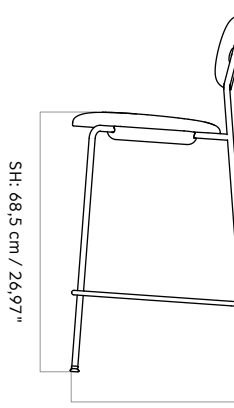

Seat with upholstery
Veneer, CAL117 foam (20mm 45N / 40 kg and 10mm 32N / 40 kg), upholstery

Base
Powder coated steel

WEIGHT
6,5 kg / 14,3 lb

TEST
N / A

CERTIFICATIONS
N / A

PACKAGING TYPE
Brown box

PACKAGING MEASUREMENTS (H x W x D)
102 cm x 56 cm x 56 cm / 40,16" x 22,05" x 22,05"

MATERIALS & MAINTENANCE
Please see page 940 for materials, care and maintenance instructions.

SW: 41,2 cm / 16,2"

W: 49,4 cm / 19,45"

FH: 21,6 cm / 8,5"

D: 48,2 cm / 18,98"

SH: 68,5 cm / 26,97"

Co Counter Chair, Fully Upholstered

BY NORM ARCHITECTS & ELS VAN HOOREBEECK

TECHNICAL SPECIFICATIONS

PRODUCT TYPE
Counter chair

COLLI
1

ENVIRONMENT
Indoor

DIMENSIONS
H: 94,5 cm / 37,2"
SH: 68,5 cm / 26,97"
W: 49,4 cm / 19,45"
D: 48,2 cm / 18,98"

SW: 41,2 cm / 16,2"

W: 49,4 cm / 19,45"

FH: 21,6 cm / 8,5"

SH: 68,5 cm / 26,97"

D: 48,2 cm / 18,98"