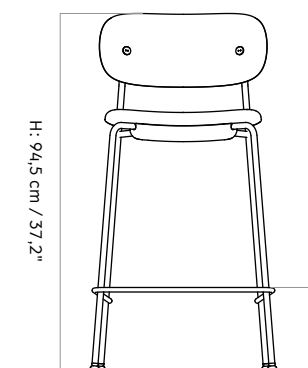

MATERIALS & MAINTENANCE
Please see page 940 for materials, care and maintenance instructions.

SW: 41,2 cm / 16,2"

W: 49,4 cm / 19,45"

FH: 21,6 cm / 8,5"

D: 48,2 cm / 18,98"

SH: 68,5 cm / 26,97"

Co Counter Chair, Fully Upholstered

BY NORM ARCHITECTS & ELS VAN HOOREBEECK

TECHNICAL SPECIFICATIONS

PRODUCT TYPE
Counter chair

COLLI
1

ENVIRONMENT
Indoor

DIMENSIONS
H: 94,5 cm / 37,2"
SH: 68,5 cm / 26,97"
W: 49,4 cm / 19,45"
D: 48,2 cm / 18,98"

Base
Powder coated steel

WEIGHT
6,7 kg / 14,7 lb

TEST
N / A

CERTIFICATIONS
N / A

PACKAGING TYPE
Brown box

PACKAGING MEASUREMENTS (H x W x D)
102 cm x 56 cm x 56 cm / 40,16" x 22,05" x 22,05"

MATERIALS & MAINTENANCE
Please see page 940 for materials, care and maintenance instructions.

SW: 41,2 cm / 16,2"

W: 49,4 cm / 19,45"

FH: 21,6 cm / 8,5"

SH: 68,5 cm / 26,97"

D: 48,2 cm / 18,98"