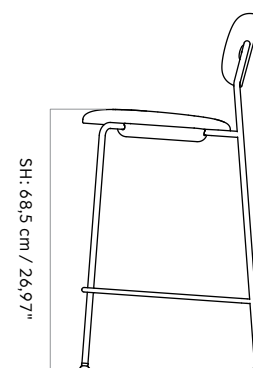

BY NORM ARCHITECTS & ELS VAN HOOREBEECK

TECHNICAL SPECIFICATIONS

PRODUCT TYPE
Counter chair

COLLI
1

ENVIRONMENT
Indoor

DIMENSIONS
H: 94,5 cm / 37,2"
SH: 68,5 cm / 26,97"
W: 49,4 cm / 19,45"
D: 48,2 cm / 18,98"

Base
Powder coated steel

WEIGHT
6,7 kg / 14,7 lb

TEST
N / A

CERTIFICATIONS
N / A

PACKAGING TYPE
Brown box

PACKAGING MEASUREMENTS (H x W x D)
102 cm x 56 cm x 56 cm / 40,16" x 22,05" x 22,05"

MATERIALS & MAINTENANCE
Please see page 940 for materials, care and maintenance instructions.

SW: 41,2 cm / 16,2"

W: 49,4 cm / 19,45"

FH: 21,6 cm / 8,5"

SH: 68,5 cm / 26,97"

D: 48,2 cm / 18,98"