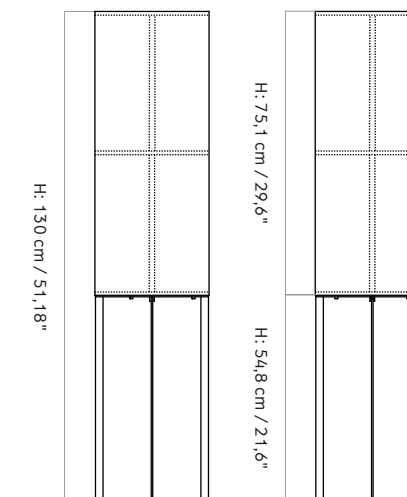

ENVIRONMENT
Indoor

DIMENSIONS
H: 130 cm / 51,1"
Ø: 30 cm / 11,8"

PRODUCTION PROCESS
Laser cut and welded steel frame with a hand-made shade.

COLOUR
Raw, stained oak
Black (RAL 9005)

MATERIALS
Powder coated steel, linen, PS plastic.

CORD LENGTH
N / A

CLASSIFICATION
IP20

CERTIFICATIONS
CE certified, tests can be obtained upon request.

PACKAGING TYPE
Brown box

PACKAGING MEASUREMENTS (H x W x D)
N / A

MATERIALS & MAINTENANCE
Please see page 940 for materials, care and maintenance instructions.

Ø: 30 cm / 11,81"

H: 130 cm / 51,18"

H: 75,1 cm / 29,6"

H: 54,8 cm / 21,6"