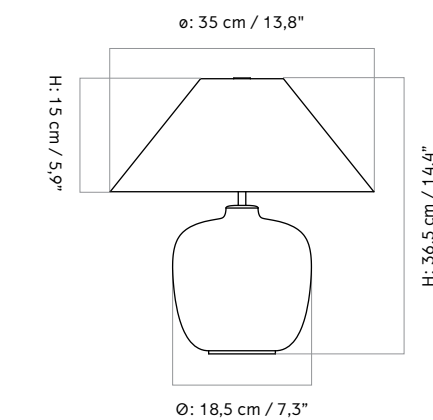

TECHNICAL SPECIFICATIONS

PRODUCT TYPE
Table lamp

COLLI
1

ENVIRONMENT
Indoor

DIMENSIONS
H: 36,5 cm / 14,4"
Ø: 35 cm / 13,8 "

PRODUCTION PROCESS
Glazed ceramic, hand made lampshade.

COLOUR

Lampshade
Terre de Canyon
Plage de Coquillages
Snow

Base
Brown

MATERIALS
Ceramic, Dedar textile, bronzed brass, steel

WEIGHT
Lampshade: 0,2 kg / 0,44 lb
Base: 1,44 kg / 3,17 lb

VOLTAGE
CE: 220-230 V
US: 110-130 V

LIGHT SOURCE & ENERGY EFFICIENCY CLASS
E14 (CE) - 1 pc
E12 (US) - 1 pc
Max 60 Watt

LIGHT SPECIFICATION
Bulb included.

E14 (P45)
4 W, LED, opal matt
400 lm
2700 K
RA > 90

E12 (P45)
4 W, LED, opal matt
400 lm
2700 K
RA > 90

DIMMER
Yes (3 step). Touch dimmer on top of shade

CANOPY
N / A

CORD MATERIAL AND COLOUR
PVC and textile, black

CORD LENGTH
200 cm / 78,7"

CLASSIFICATION
IP20

CERTIFICATIONS
CE certified, tests can be obtained upon request.

PACKAGING TYPE
Brown box
2 pcs

PACKAGING MEASUREMENTS (H x W x D)

Lampshade
18 cm x 36 cm x 36 cm / 7,1" x 14,2" x 14,2"

Base
35 cm x 25,4 cm x 25,4 cm / 13,8" x 10" x 10"

MATERIALS & MAINTENANCE
Please see page 84 for materials, care and maintenance instructions.