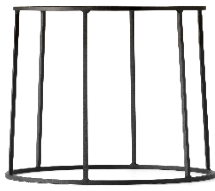

Wire Series Base

Black
4770539