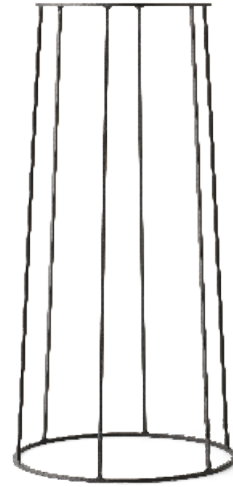

### Dimensions (cm / in)

Ø: 23 cm / 9"

H: 7 cm / 2,7"

# Wire Series Base

Black  
4770539

Black  
4771539

Black  
4772539

White  
4770639

White  
4771639

White  
4772639